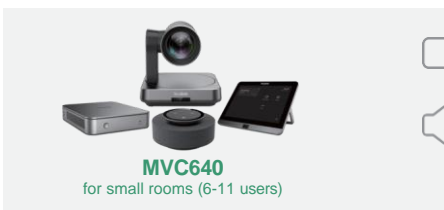

HD voice, full-duplex, 10ft/6 meter pickup range

MVC400

for huddle and small rooms (2-7 users)

UVC40 All-in-One USB Video Bar

AI features: Auto Framing & Speaker Tracking
20MP, 133° FoV

noise proof, full-duplex, built-in 8 MEMS microphone

MVC640

for small rooms (6-11 users)

UVC84

4K camera, 12x optical zoom, Auto Framing

MSpeech

HD voice, full-duplex, 10ft/6 meter pickup range

MVC840

for medium and large rooms (12-18 users)